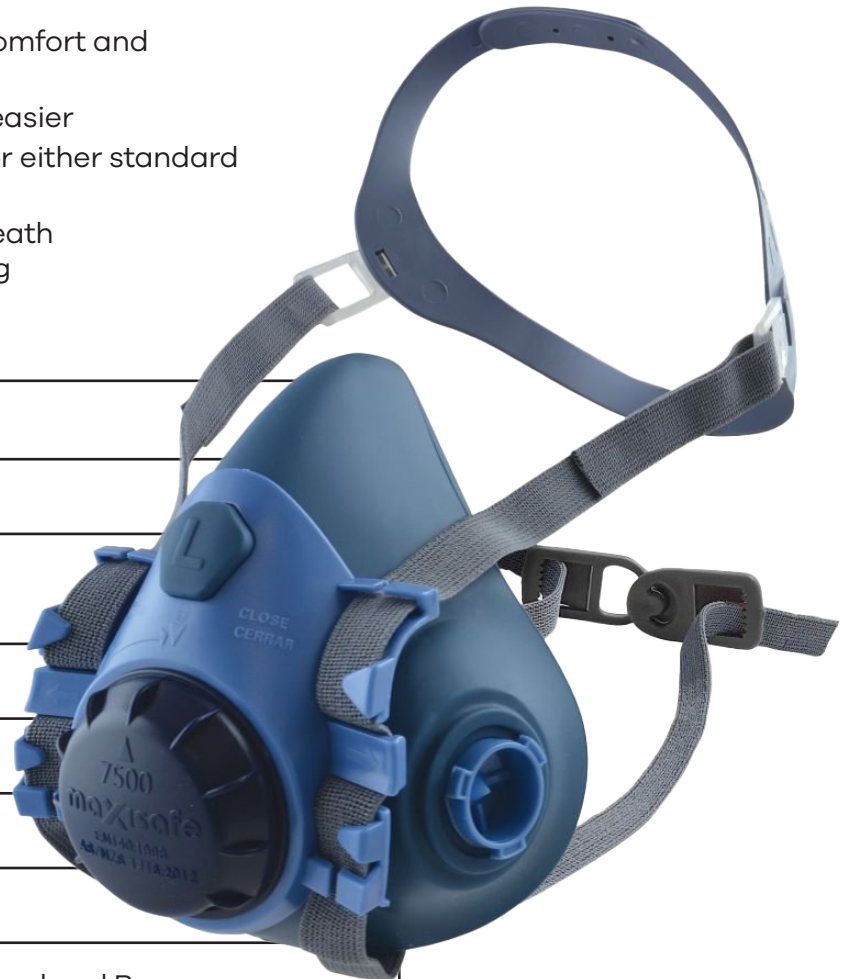

# MaxiGuard Silicone Half Mask

**R7500**

This half facepiece reusable respirator R7500 Series uses advanced silicone material to help provide comfortable and durable respiratory protection. The valve helps make breathing easier and can reduce heat and moisture build-up for cool, dry comfort.

## Product Features

- Advance silicone material for increased comfort and greater durability
- Proprietary valve helps makes breathing easier
- Dual-mode head harness adjusts easily for either standard or drop-down mode
- Exhalation valve cover directs exhaled breath and moisture downward to reduce fogging
- Certified to AS/NZS 1716:2012

<b>Connection Type</b>	Bayonet
<b>Exhalation Valve</b>	Yes
<b>Facepiece Type</b>	Half Facepiece Reusable
<b>Half Facepiece Reusable</b>	4 point
<b>Primary Material</b>	Silicone
<b>Product Series</b>	R7500
<b>Product Type</b>	Half Facepiece
<b>Recommended Industry</b>	Construction, Food and Beverage Manufacturing, General Manufacturing, Heavy Industrial, Manufacturing, Marine, Mining, Oil & Gas, Pharmaceutical, Transportation